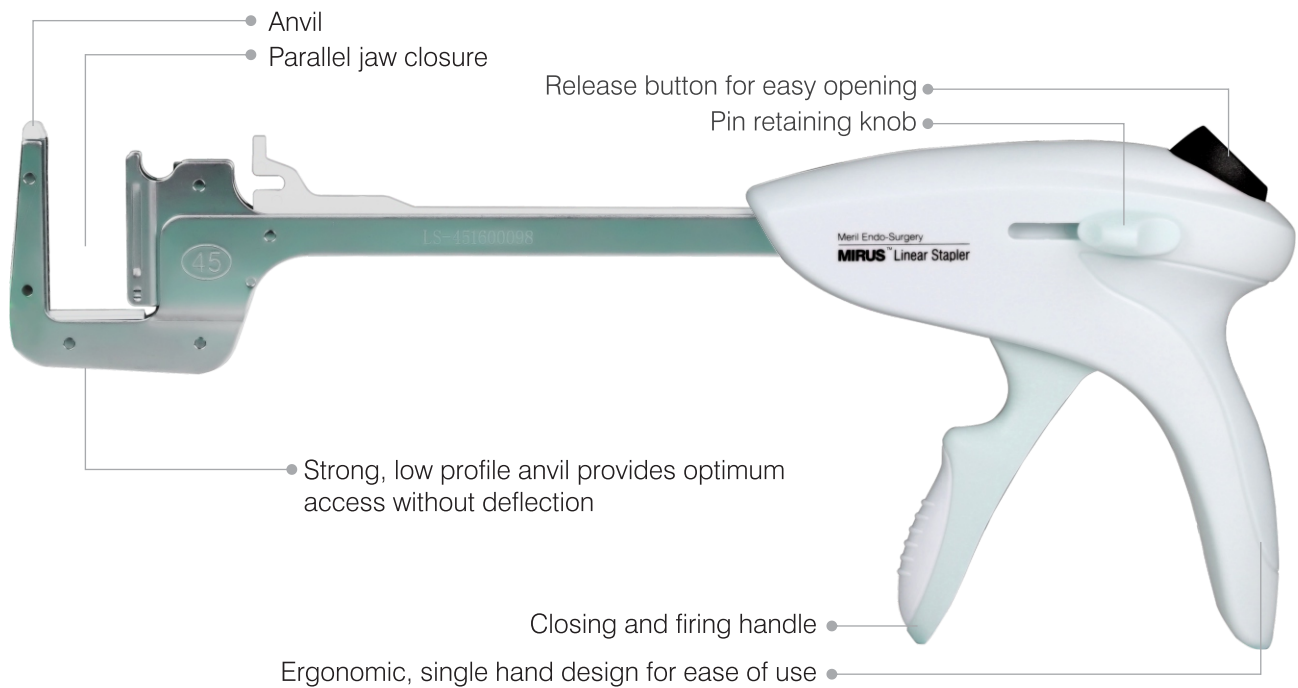

# MIRUS™ Linear Stapler(Auto)

One-hand operation to close, fire and release

Long slim shaft for excellent access & visibility

Stapler Code	Reload Code	Number of Firings	Number of Staples	Rows of Staples
MALS30	MLSR30-3.5   MLSR30-4.8	8	11	2
MALS45	MLSR45-3.5   MLSR45-4.8	8	15	2
MALS60	MLSR60-3.5   MLSR60-4.8	8	21	2
MALS90	MLSR90-3.5   MLSR90-4.8	8	33	2