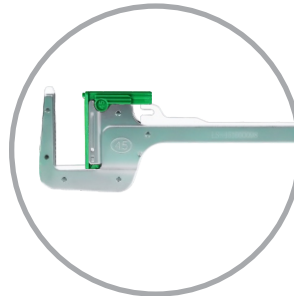

# MIRUS™ Linear Stapler(Auto)

One-hand operation to close, fire and release

Long slim shaft for excellent access & visibility

Stapler Code	Reload Code	Number of Firings	Number of Staples	Rows of Staples
MALS30	MLSR30-3.5   MLSR30-4.8	8	11	2
MALS45	MLSR45-3.5   MLSR45-4.8	8	15	2
MALS60	MLSR60-3.5   MLSR60-4.8	8	21	2
MALS90	MLSR90-3.5   MLSR90-4.8	8	33	2